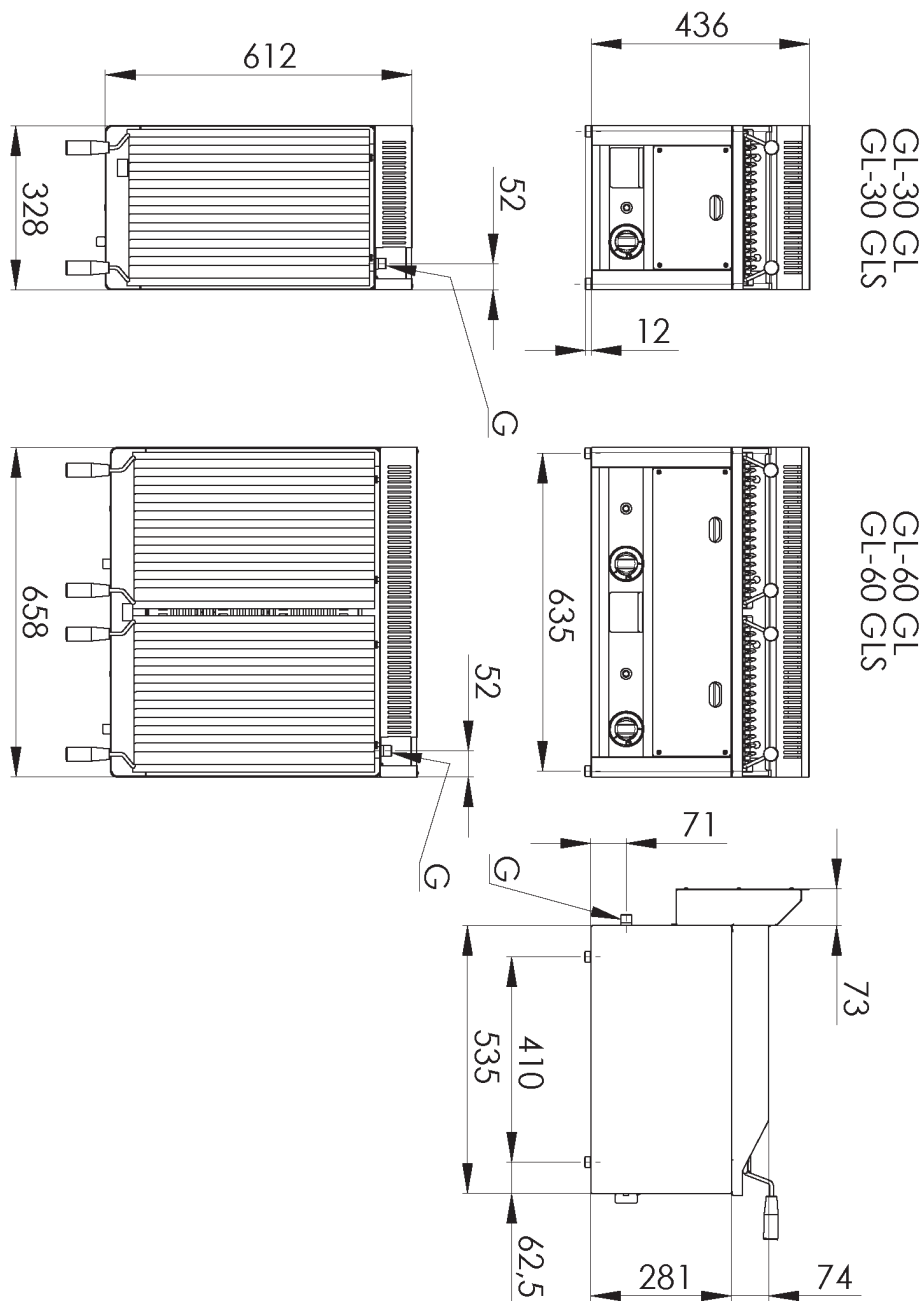

Technical data sheet

Technical drawing

Lava stone grill gas 31x48 without cabinet

Model

SAP Code

00006246